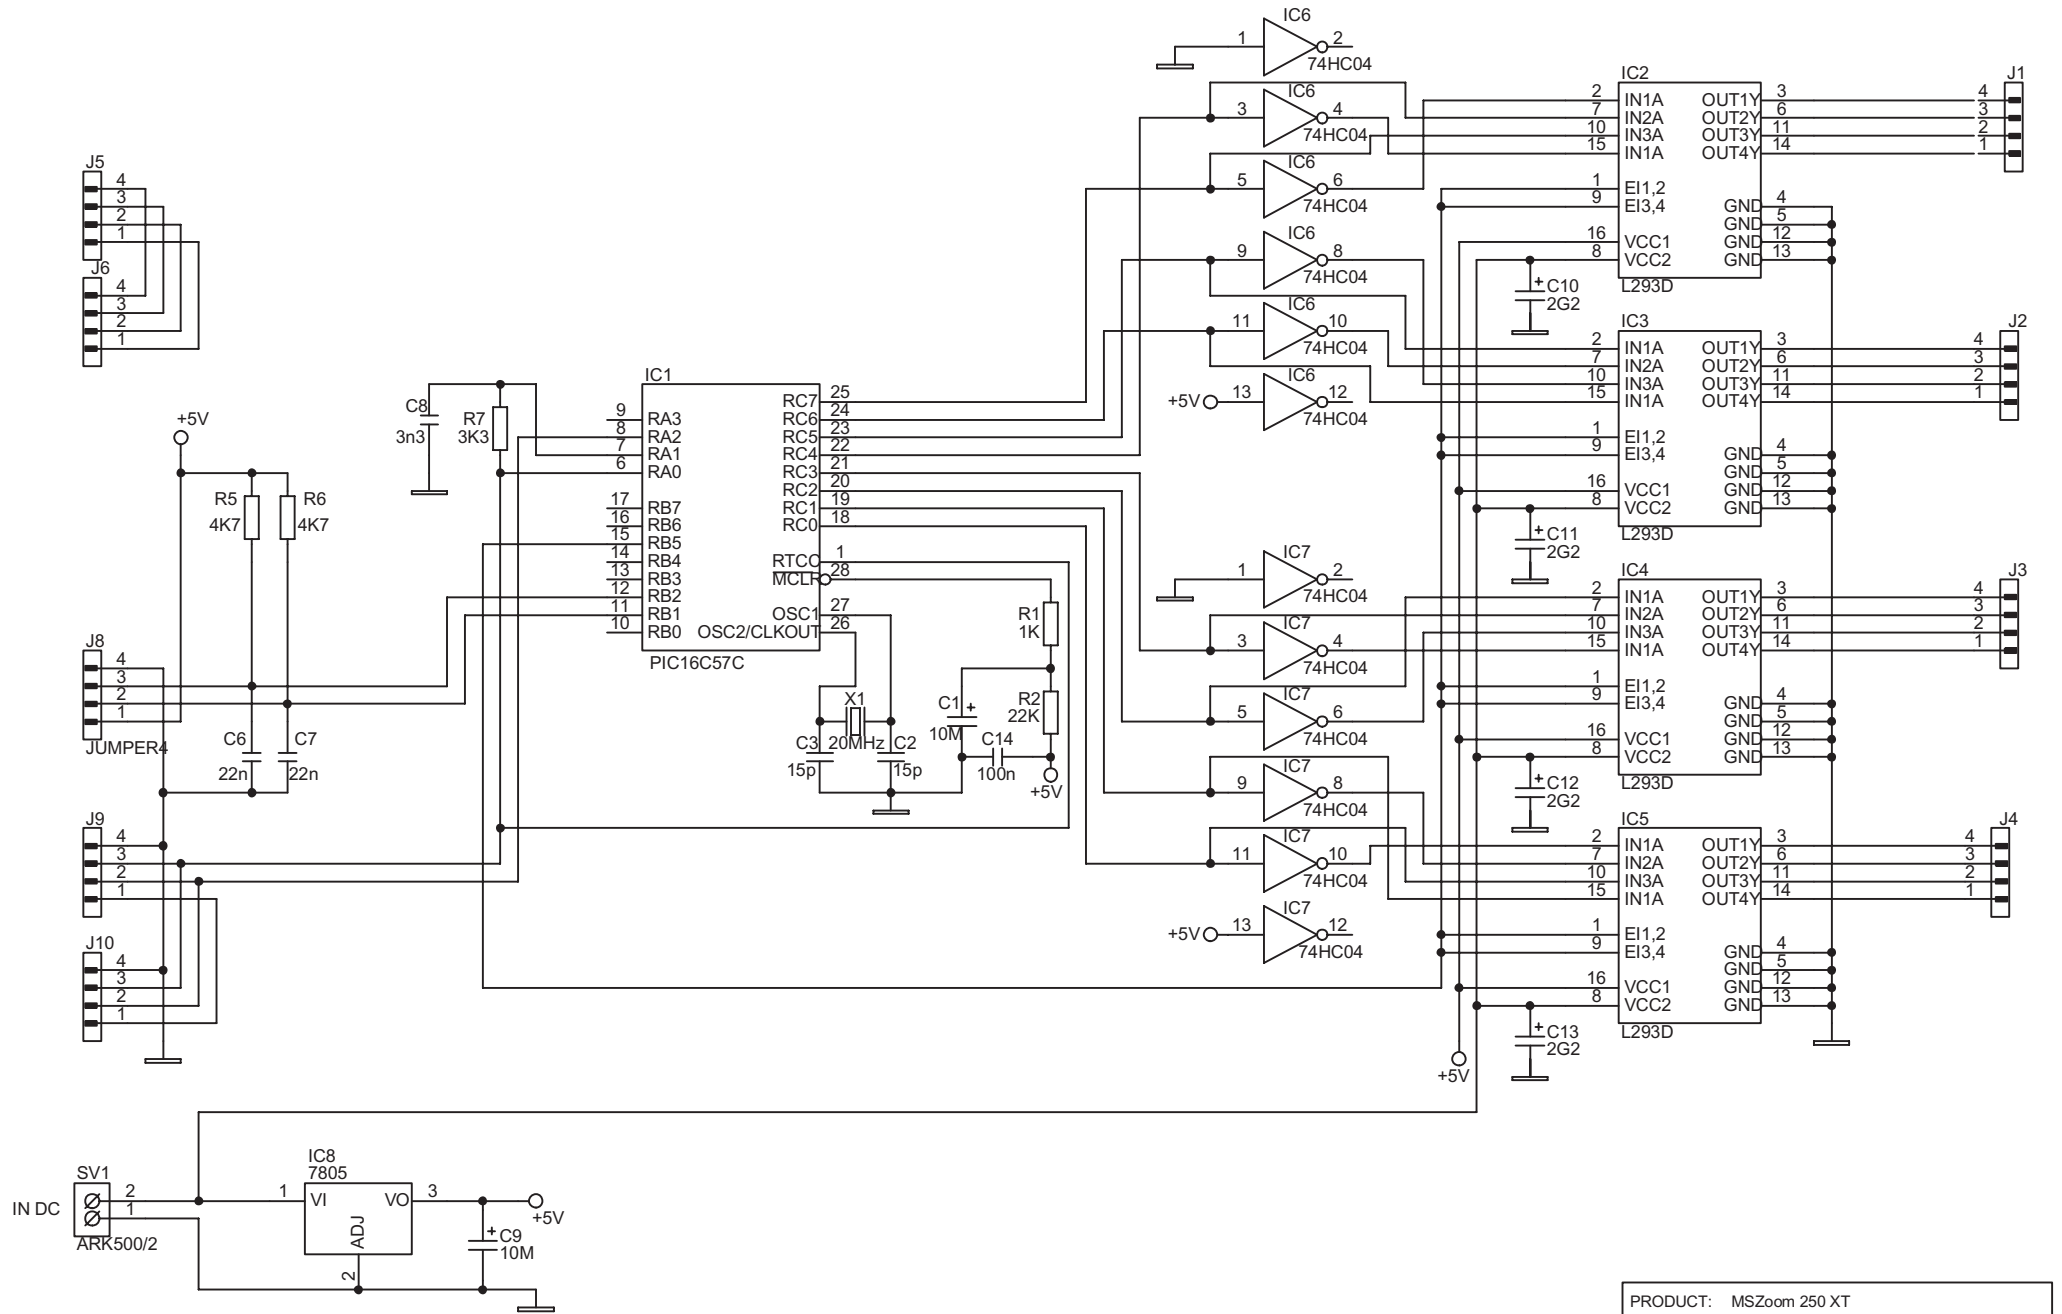

PRODUCT:	MSZoom 250 XT		
TITLE:	WIRING DIAGRAM		
DOCUMENT:	WIRING DIAGRAM 230V		
VERSION:	B	DATE:	1.7.2003
		SHEET:	1 OF 6

PRODUCT:	MSZoom 250 XT		
TITLE:	WIRING DIAGRAM		
DOCUMENT:	WIRING DIAGRAM 120V		
VERSION:	B	DATE:	1.7.2003
		SHEET:	2 OF 6

PRODUCT: MSZoom 250 XT		
TITLE: EZ664 5V1		
DOCUMENT: CIRCUIT DIAGRAM		
VERSION: B	DATE: 1.7.2003	SHEET: 3 OF 6

PRODUCT: MSZoom 250 XT		
TITLE: EZ872		
DOCUMENT: CIRCUIT DIAGRAM		
VERSION: B	DATE: 1.7.2003	SHEET: 4 OF 6

PRODUCT: MSZoom 250 XT		
TITLE: EZ670		
DOCUMENT: CIRCUIT DIAGRAM		
VERSION: B	DATE: 1.7.2003	SHEET: 5 OF 6

PRODUCT: MSZoom 250 XT		
TITLE: EZND 41		
DOCUMENT: CIRCUIT DIAGRAM		
VERSION: B	DATE: 1.7.2003	SHEET: 6 OF 6