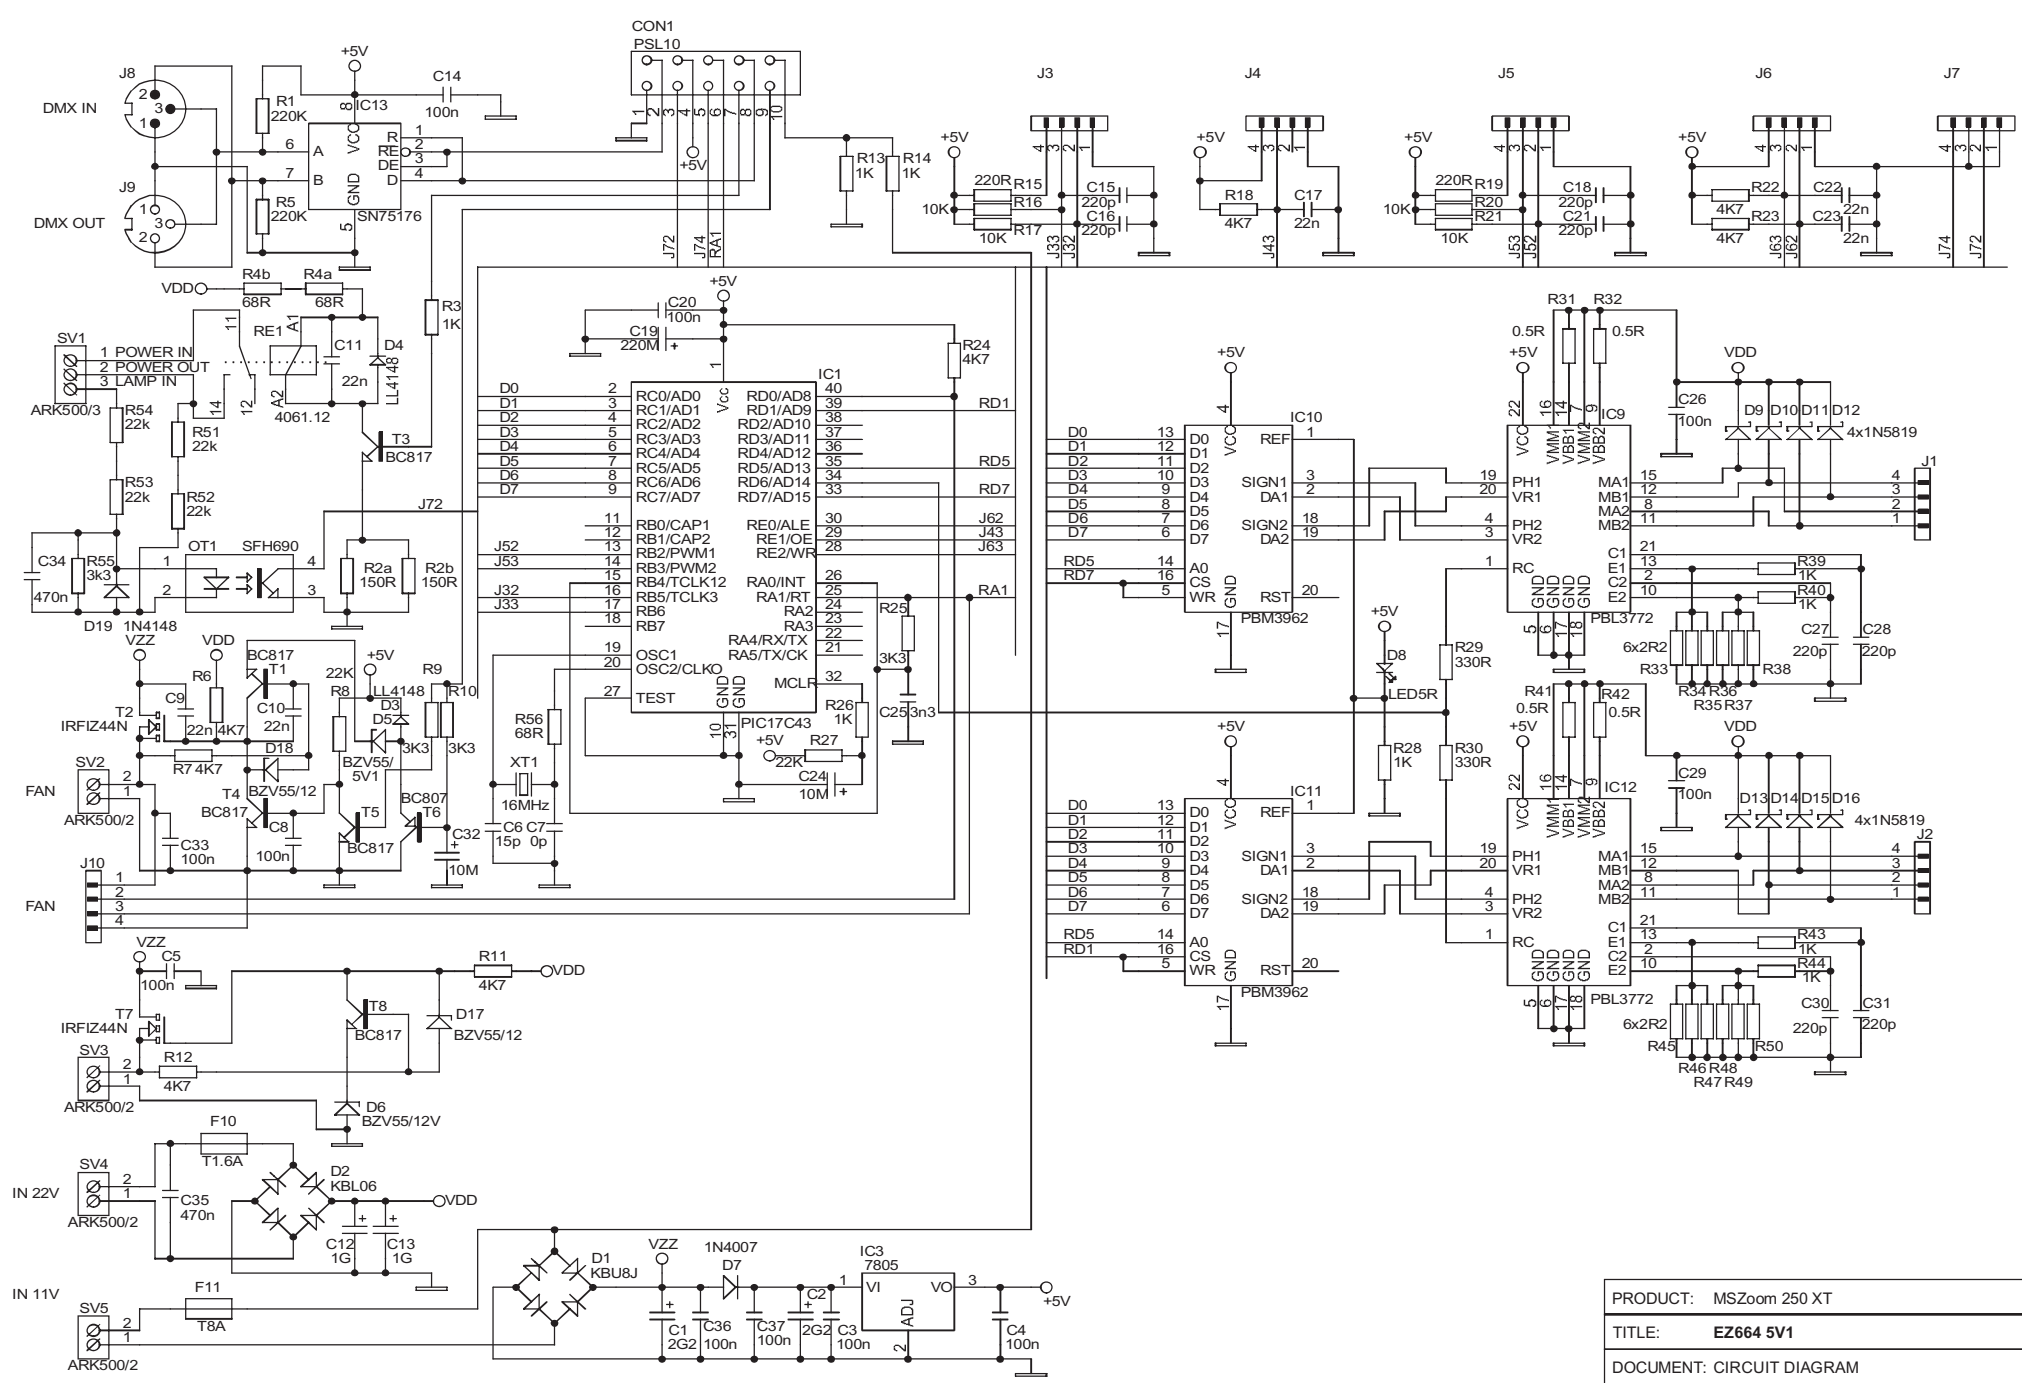

PRODUCT:	MSZoom 250 XT		
TITLE:	WIRING DIAGRAM		
DOCUMENT:	WIRING DIAGRAM 230V		
VERSION:	B	DATE:	1.7.2003
		SHEET:	1 OF 6

PRODUCT:	MSZoom 250 XT		
TITLE:	WIRING DIAGRAM		
DOCUMENT:	WIRING DIAGRAM 120V		
VERSION:	B	DATE:	1.7.2003
		SHEET:	2 OF 6

PRODUCT: MSZoom 250 XT		
TITLE: EZ664 5V1		
DOCUMENT: CIRCUIT DIAGRAM		
VERSION: B	DATE: 1.7.2003	SHEET: 3 OF 6

PRODUCT: MSZoom 250 XT		
TITLE: EZ872		
DOCUMENT: CIRCUIT DIAGRAM		
VERSION: B	DATE: 1.7.2003	SHEET: 4 OF 6

PRODUCT: MSZoom 250 XT		
TITLE: EZ670		
DOCUMENT: CIRCUIT DIAGRAM		
VERSION: B	DATE: 1.7.2003	SHEET: 5 OF 6

PRODUCT: MSZoom 250 XT		
TITLE: EZND 41		
DOCUMENT: CIRCUIT DIAGRAM		
VERSION: B	DATE: 1.7.2003	SHEET: 6 OF 6