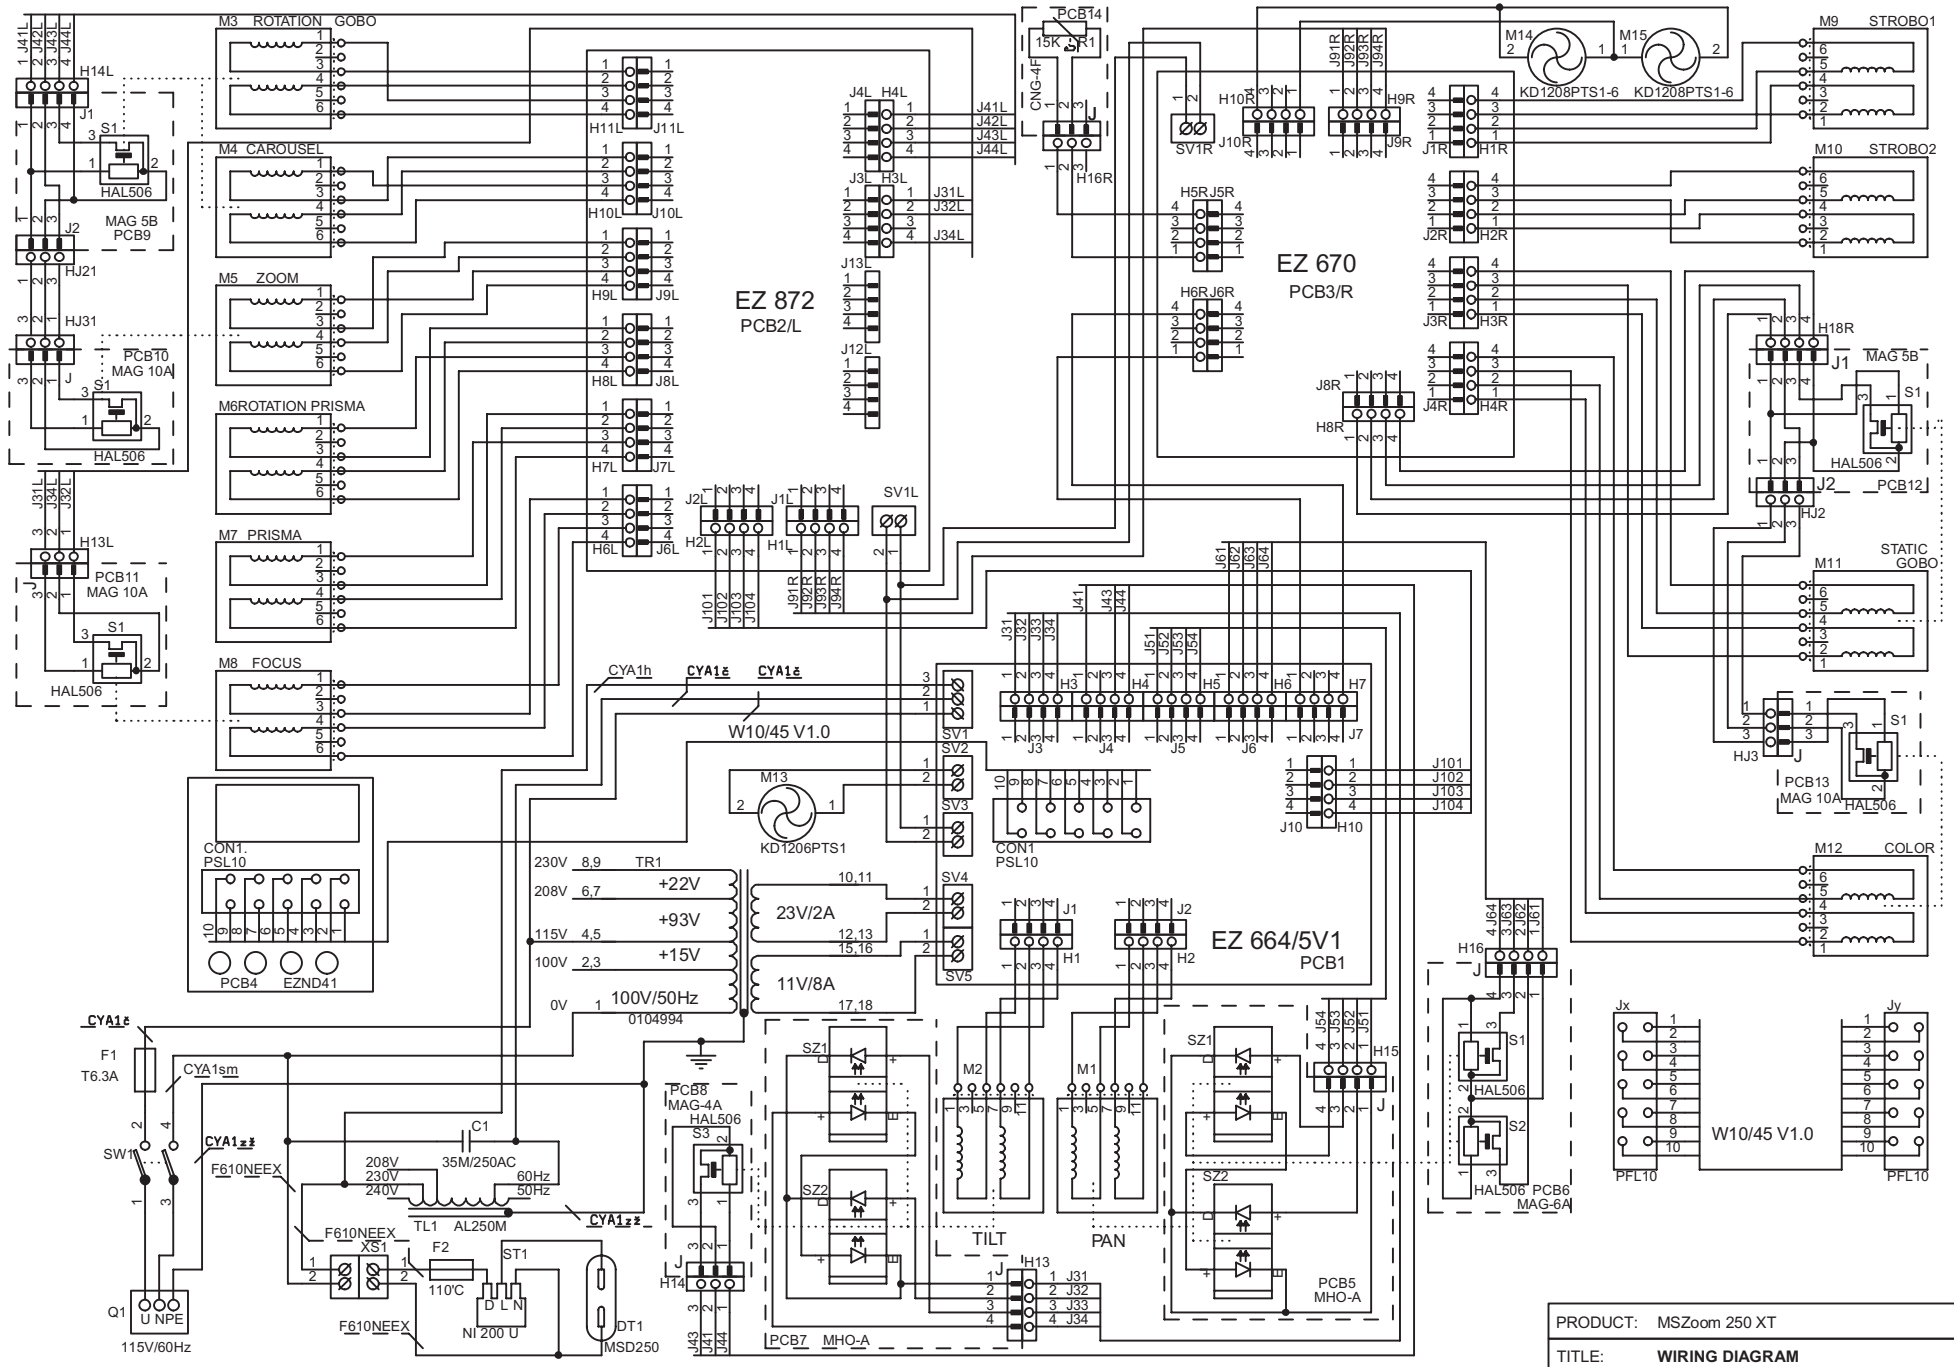

PRODUCT:	MSZoom 250 XT		
TITLE:	WIRING DIAGRAM		
DOCUMENT:	WIRING DIAGRAM 230V		
VERSION:	B	DATE:	1.7.2003
		SHEET:	1 OF 6

PRODUCT:	MSZoom 250 XT		
TITLE:	WIRING DIAGRAM		
DOCUMENT:	WIRING DIAGRAM 120V		
VERSION:	B	DATE:	1.7.2003
		SHEET:	2 OF 6

PRODUCT: MSZoom 250 XT		
TITLE: EZ664 5V1		
DOCUMENT: CIRCUIT DIAGRAM		
VERSION: B	DATE: 1.7.2003	SHEET: 3 OF 6

PRODUCT: MSZoom 250 XT		
TITLE: EZ872		
DOCUMENT: CIRCUIT DIAGRAM		
VERSION: B	DATE: 1.7.2003	SHEET: 4 OF 6

PRODUCT: MSZoom 250 XT		
TITLE: EZ670		
DOCUMENT: CIRCUIT DIAGRAM		
VERSION: B	DATE: 1.7.2003	SHEET: 5 OF 6

PRODUCT: MSZoom 250 XT		
TITLE: EZND 41		
DOCUMENT: CIRCUIT DIAGRAM		
VERSION: B	DATE: 1.7.2003	SHEET: 6 OF 6