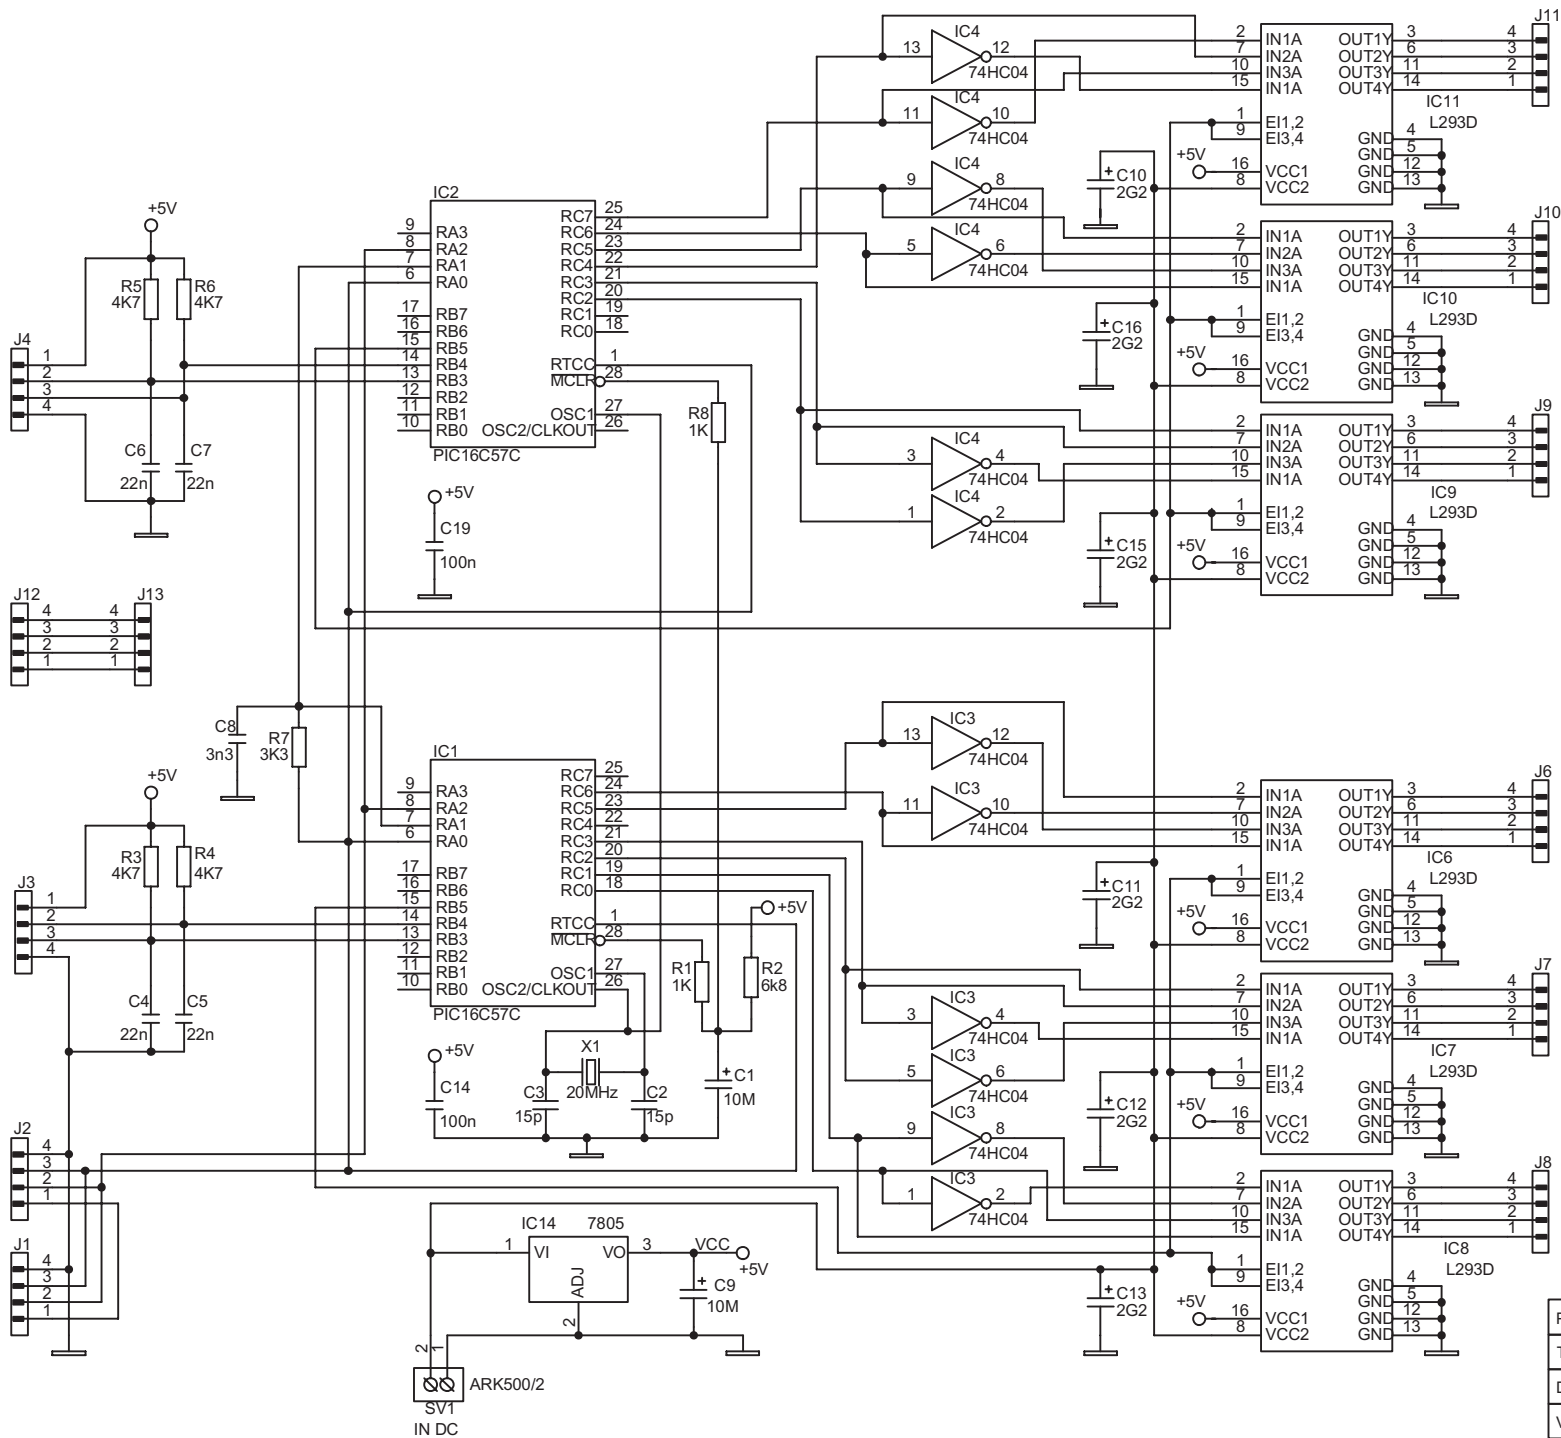

PRODUCT:	MSZoom 250 XT		
TITLE:	WIRING DIAGRAM		
DOCUMENT:	WIRING DIAGRAM 230V		
VERSION:	B	DATE:	1.7.2003
		SHEET:	1 OF 6

PRODUCT:	MSZoom 250 XT		
TITLE:	WIRING DIAGRAM		
DOCUMENT:	WIRING DIAGRAM 120V		
VERSION:	B	DATE:	1.7.2003
		SHEET:	2 OF 6

PRODUCT: MSZoom 250 XT		
TITLE: EZ664 5V1		
DOCUMENT: CIRCUIT DIAGRAM		
VERSION: B	DATE: 1.7.2003	SHEET: 3 OF 6

PRODUCT: MSZoom 250 XT		
TITLE: EZ872		
DOCUMENT: CIRCUIT DIAGRAM		
VERSION: B	DATE: 1.7.2003	SHEET: 4 OF 6

PRODUCT: MSZoom 250 XT		
TITLE: EZ670		
DOCUMENT: CIRCUIT DIAGRAM		
VERSION: B	DATE: 1.7.2003	SHEET: 5 OF 6

PRODUCT: MSZoom 250 XT		
TITLE: EZND 41		
DOCUMENT: CIRCUIT DIAGRAM		
VERSION: B	DATE: 1.7.2003	SHEET: 6 OF 6