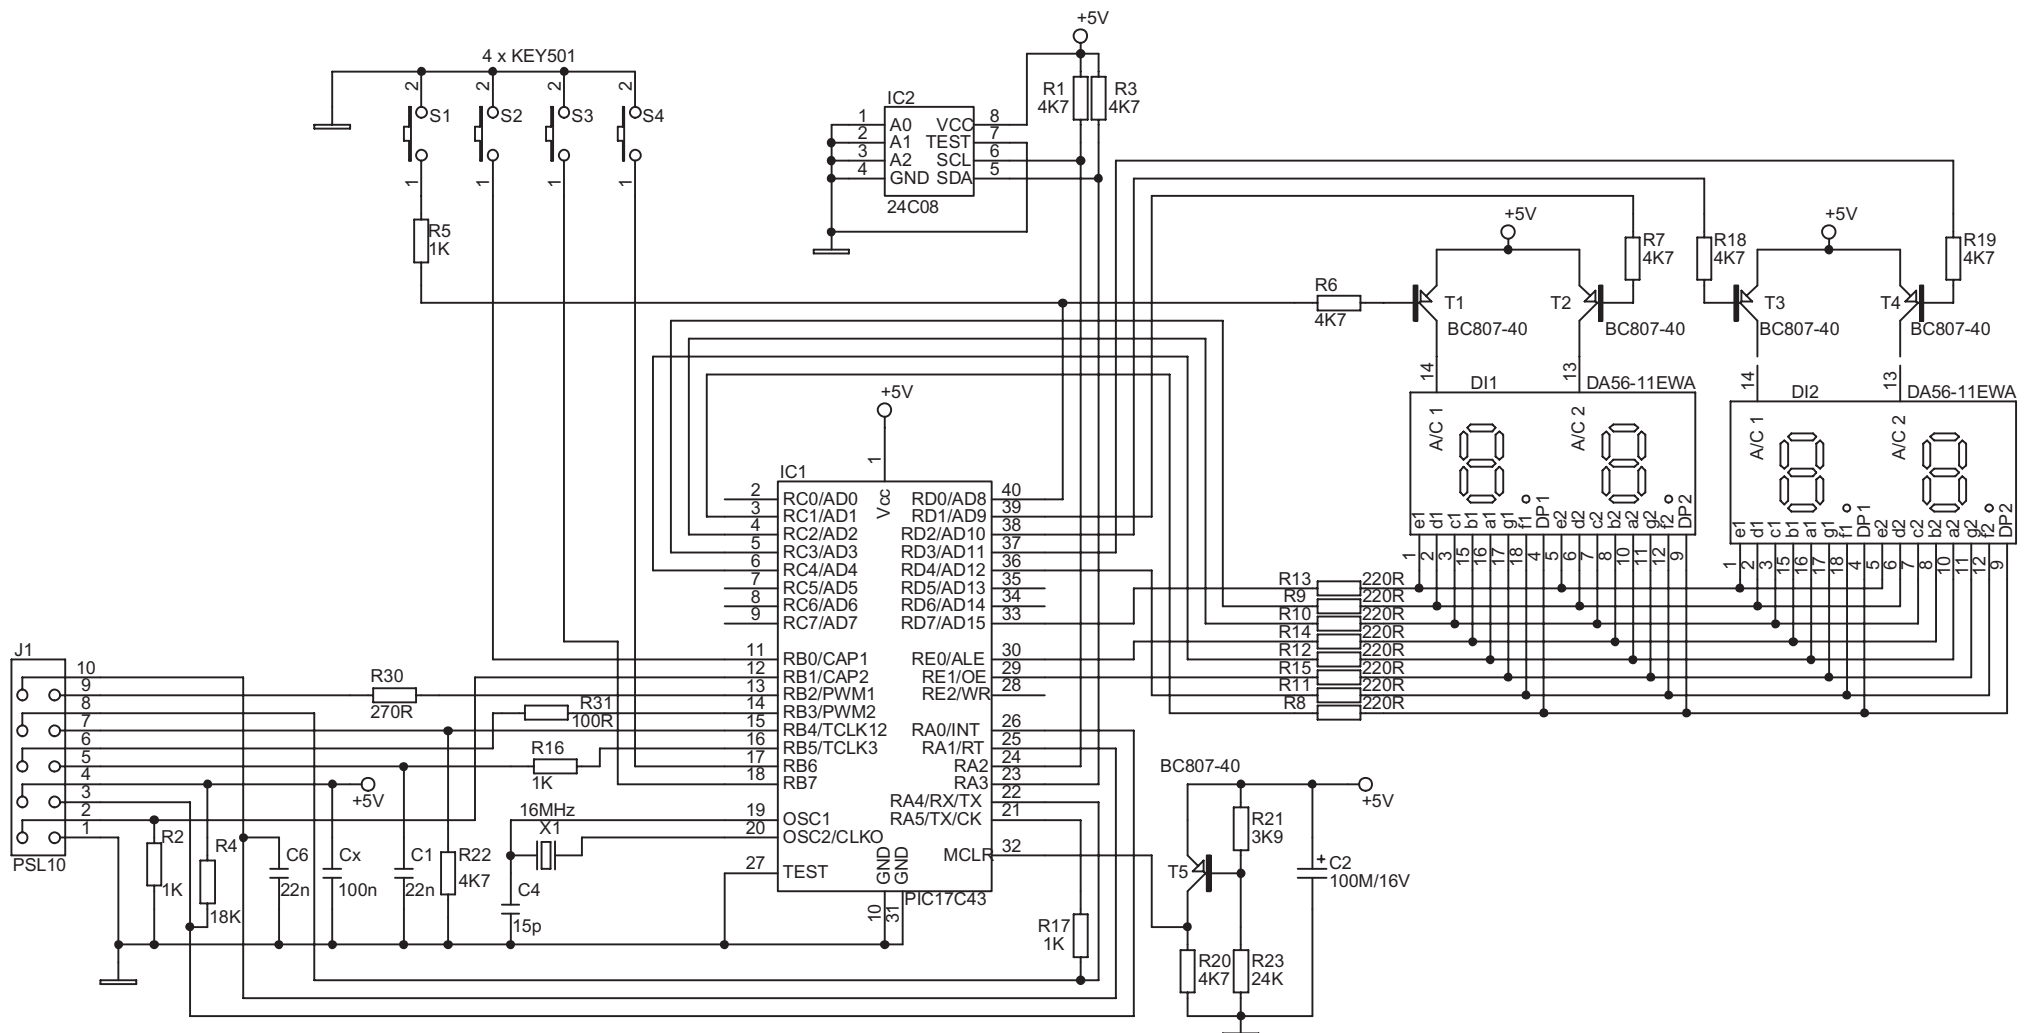

PRODUCT:	MSZoom 250 XT		
TITLE:	WIRING DIAGRAM		
DOCUMENT:	WIRING DIAGRAM 230V		
VERSION:	B	DATE:	1.7.2003
		SHEET:	1 OF 6

PRODUCT:	MSZoom 250 XT		
TITLE:	WIRING DIAGRAM		
DOCUMENT:	WIRING DIAGRAM 120V		
VERSION:	B	DATE:	1.7.2003
		SHEET:	2 OF 6

PRODUCT: MSZoom 250 XT		
TITLE: EZ664 5V1		
DOCUMENT: CIRCUIT DIAGRAM		
VERSION: B	DATE: 1.7.2003	SHEET: 3 OF 6

PRODUCT: MSZoom 250 XT		
TITLE: EZ872		
DOCUMENT: CIRCUIT DIAGRAM		
VERSION: B	DATE: 1.7.2003	SHEET: 4 OF 6

PRODUCT: MSZoom 250 XT		
TITLE: EZ670		
DOCUMENT: CIRCUIT DIAGRAM		
VERSION: B	DATE: 1.7.2003	SHEET: 5 OF 6

PRODUCT: MSZoom 250 XT		
TITLE: EZND 41		
DOCUMENT: CIRCUIT DIAGRAM		
VERSION: B	DATE: 1.7.2003	SHEET: 6 OF 6